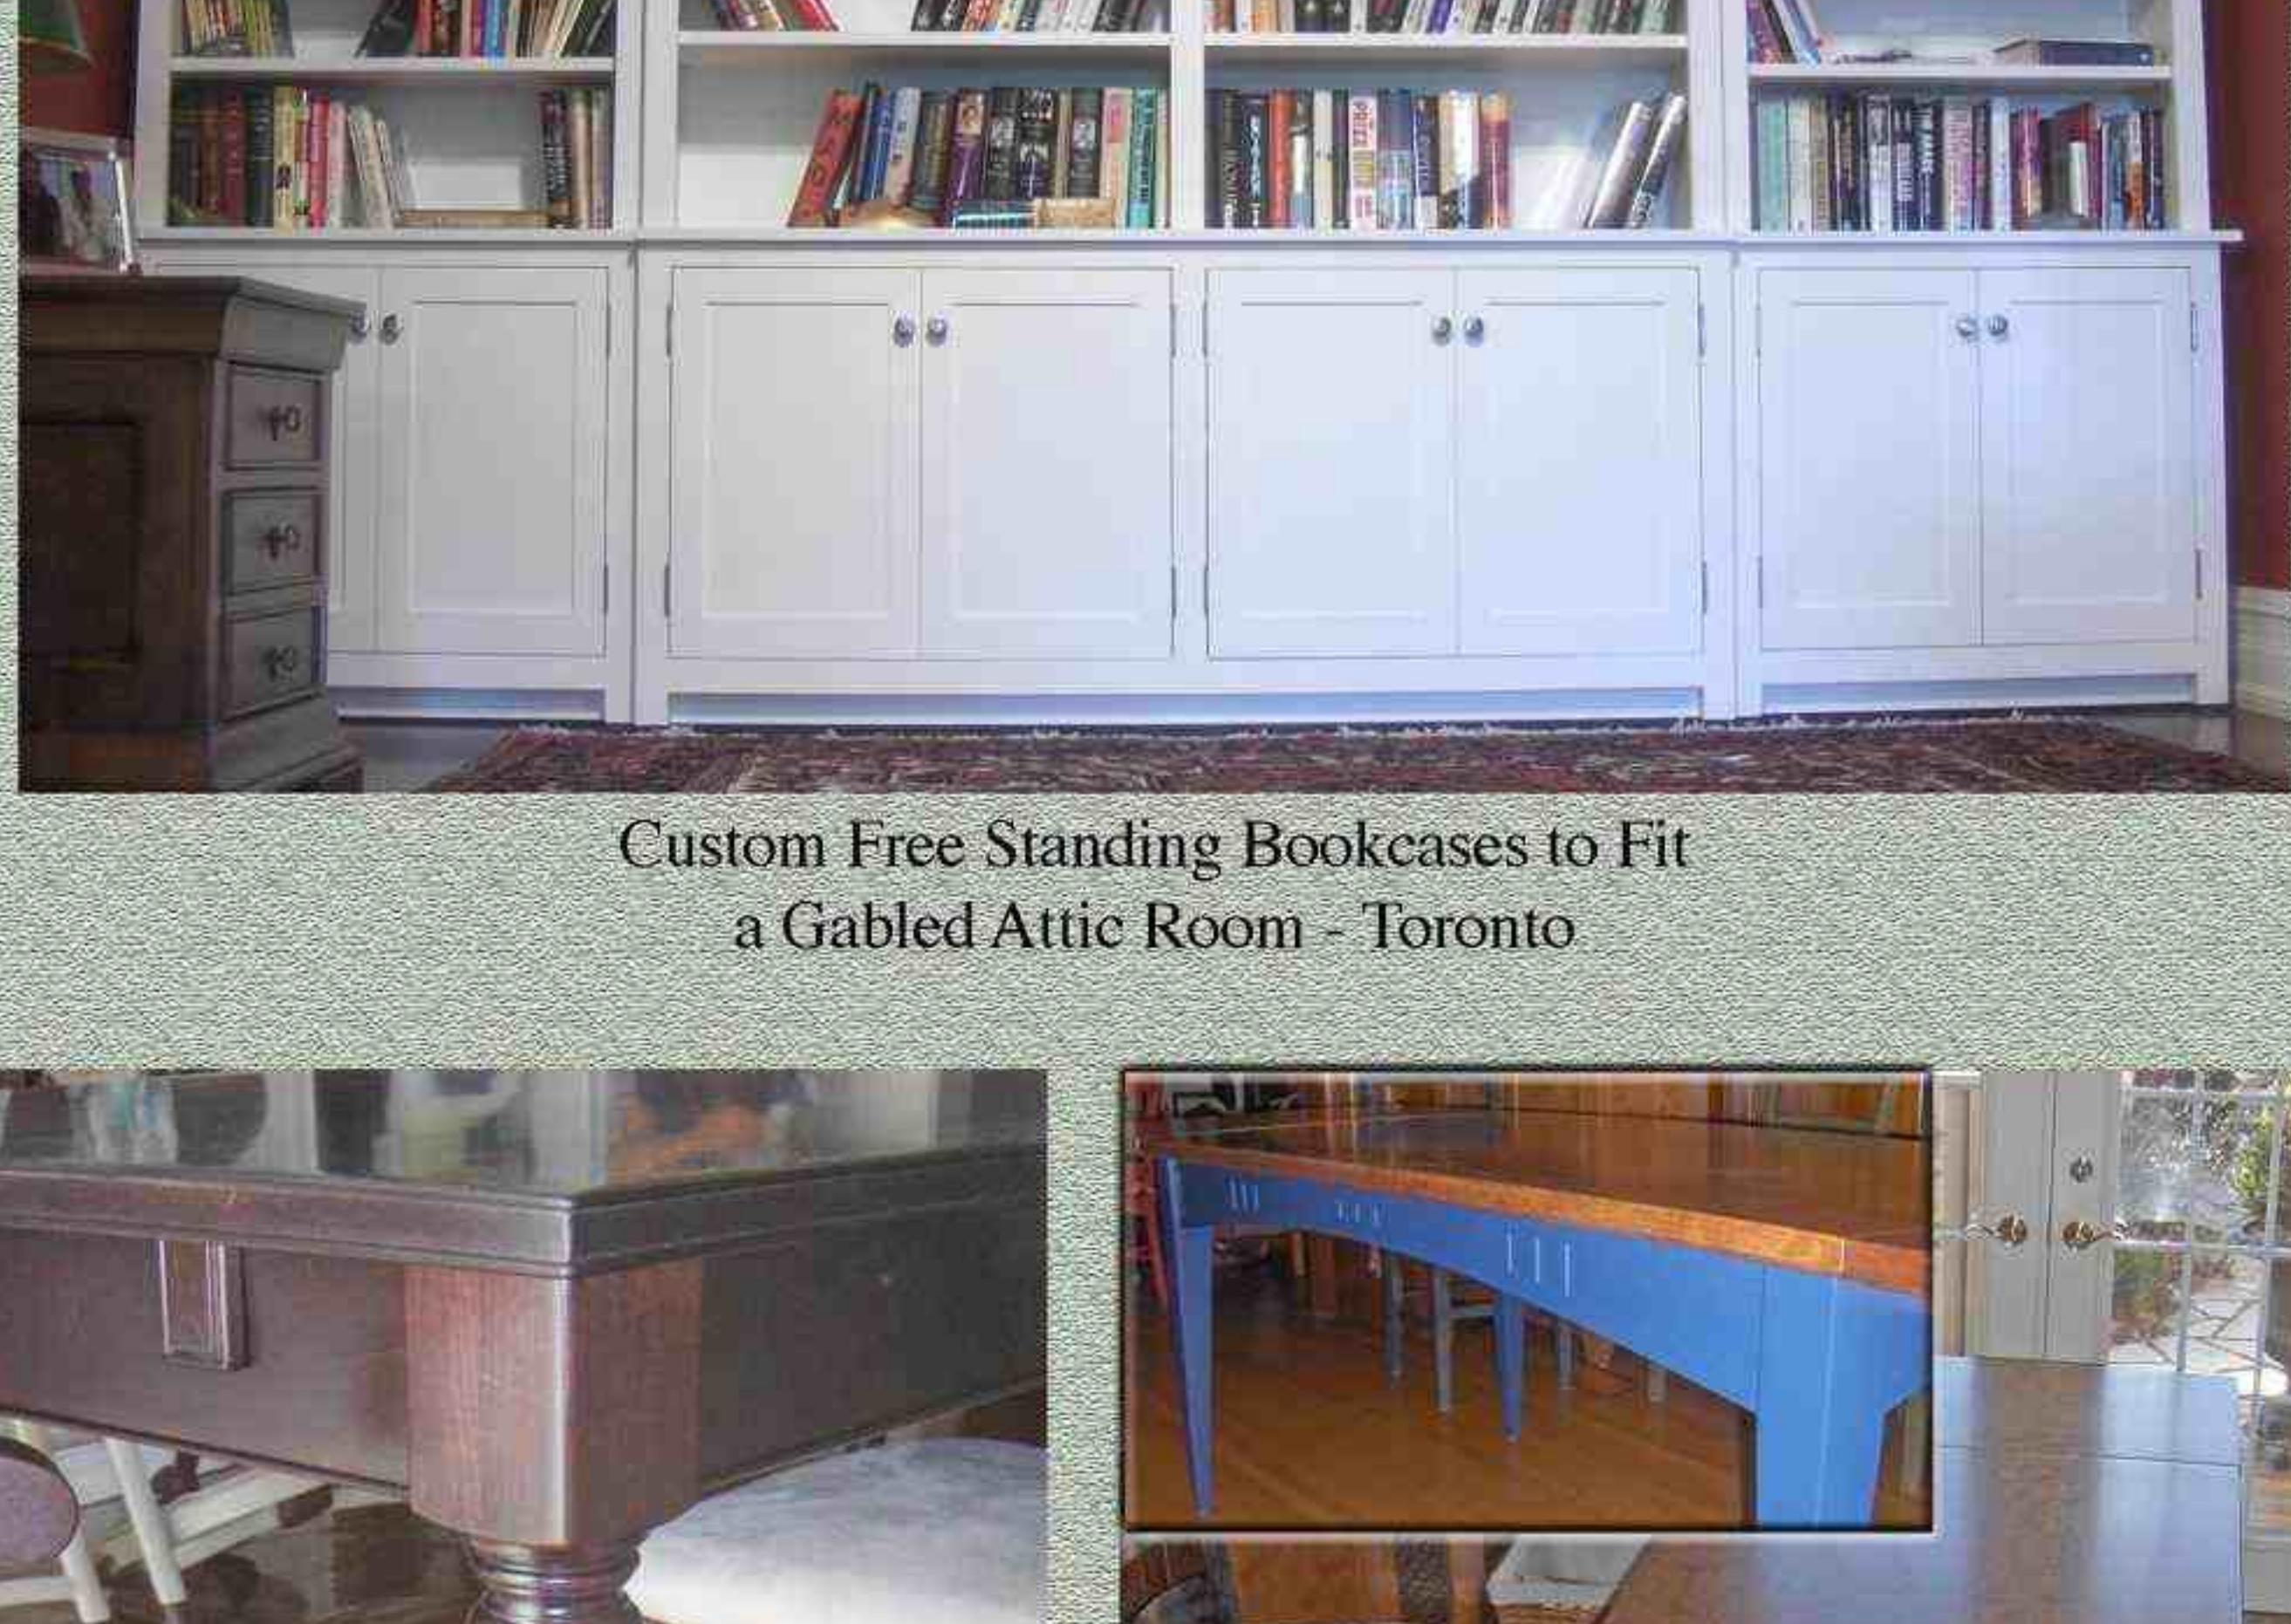

Eagle Ball & Claw Desk Base w/ Glass Top - Thornhill

Desk Top Detail Picture Framed Top and Triple Centre Support

Custom Solid 1/4 Cut Oak Front Hall Cupboard - Toronto

Open View of Cupboard Showing Coat Hooks and Extra Shelves for Shoes - Toronto