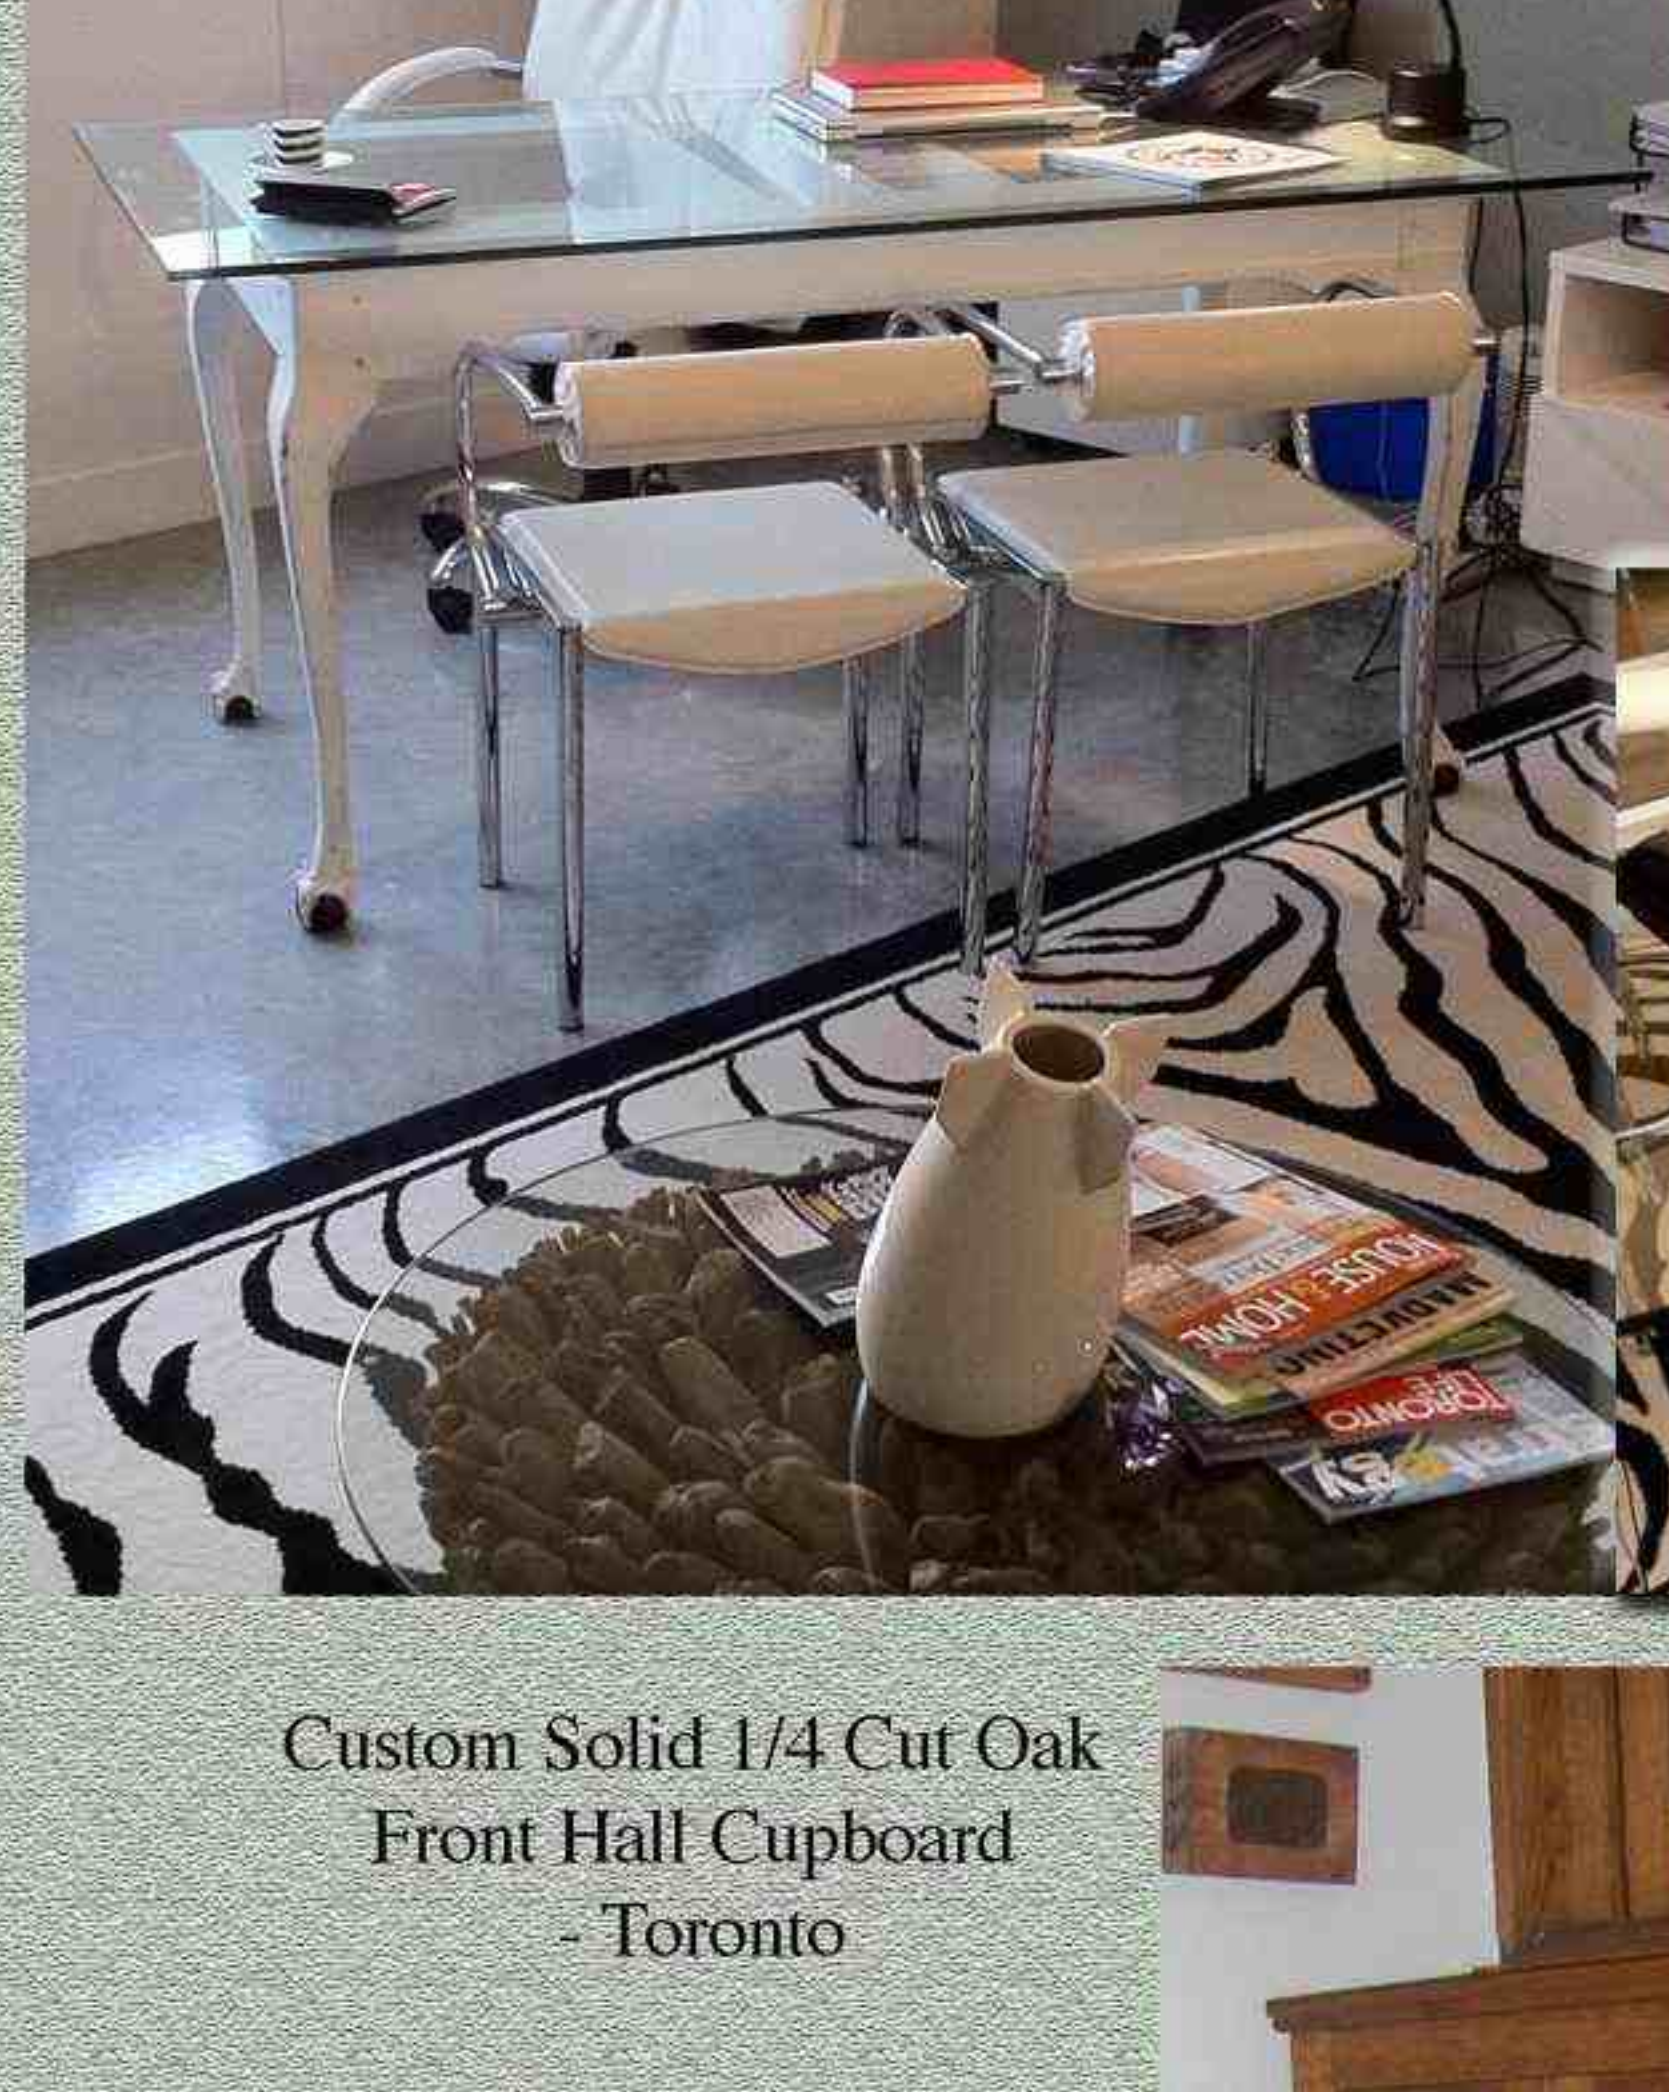

Eagle Ball & Claw Desk Base w/ Glass Top - Thornhill

Desk Top Detail Picture Framed Top and Triple Centre Support

Custom Solid 1/4 Cut Oak Front Hall Cupboard - Toronto

Open View of Cupboard Showing Coat Hooks and Extra Shelves for Shoes - Toronto