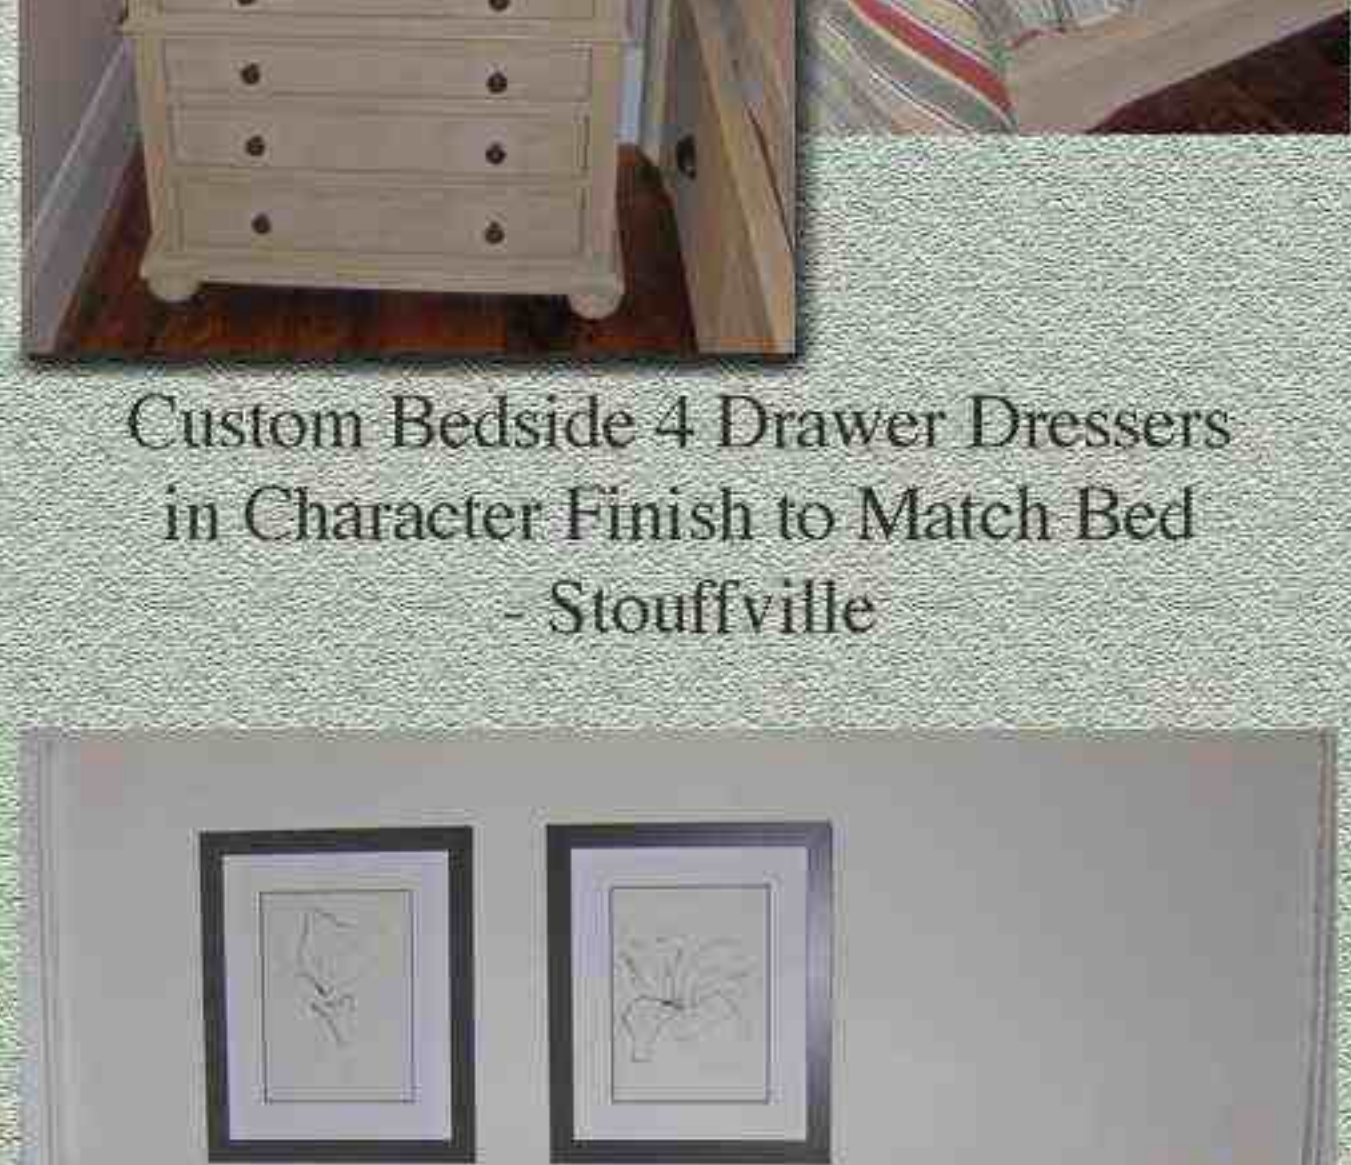

Eagle Ball & Claw Desk Base w/ Glass Top - Thornhill

Desk Top Detail Picture Framed Top and Triple Centre Support

Custom Solid 1/4 Cut Oak Front Hall Cupboard - Toronto

Open View of Cupboard Showing Coat Hooks and Extra Shelves for Shoes - Toronto

Custom Poster Bed w/ 6 Huge Storage Drawers and Character Finish - Stouffville

Contemporary Flamed Cherry Queen Headboard Framed in Black w/ Matching Bedside Table - Toronto

Arched Panel King Bed in Pine w/ Matching Bedside Dressers - Georgian Bay