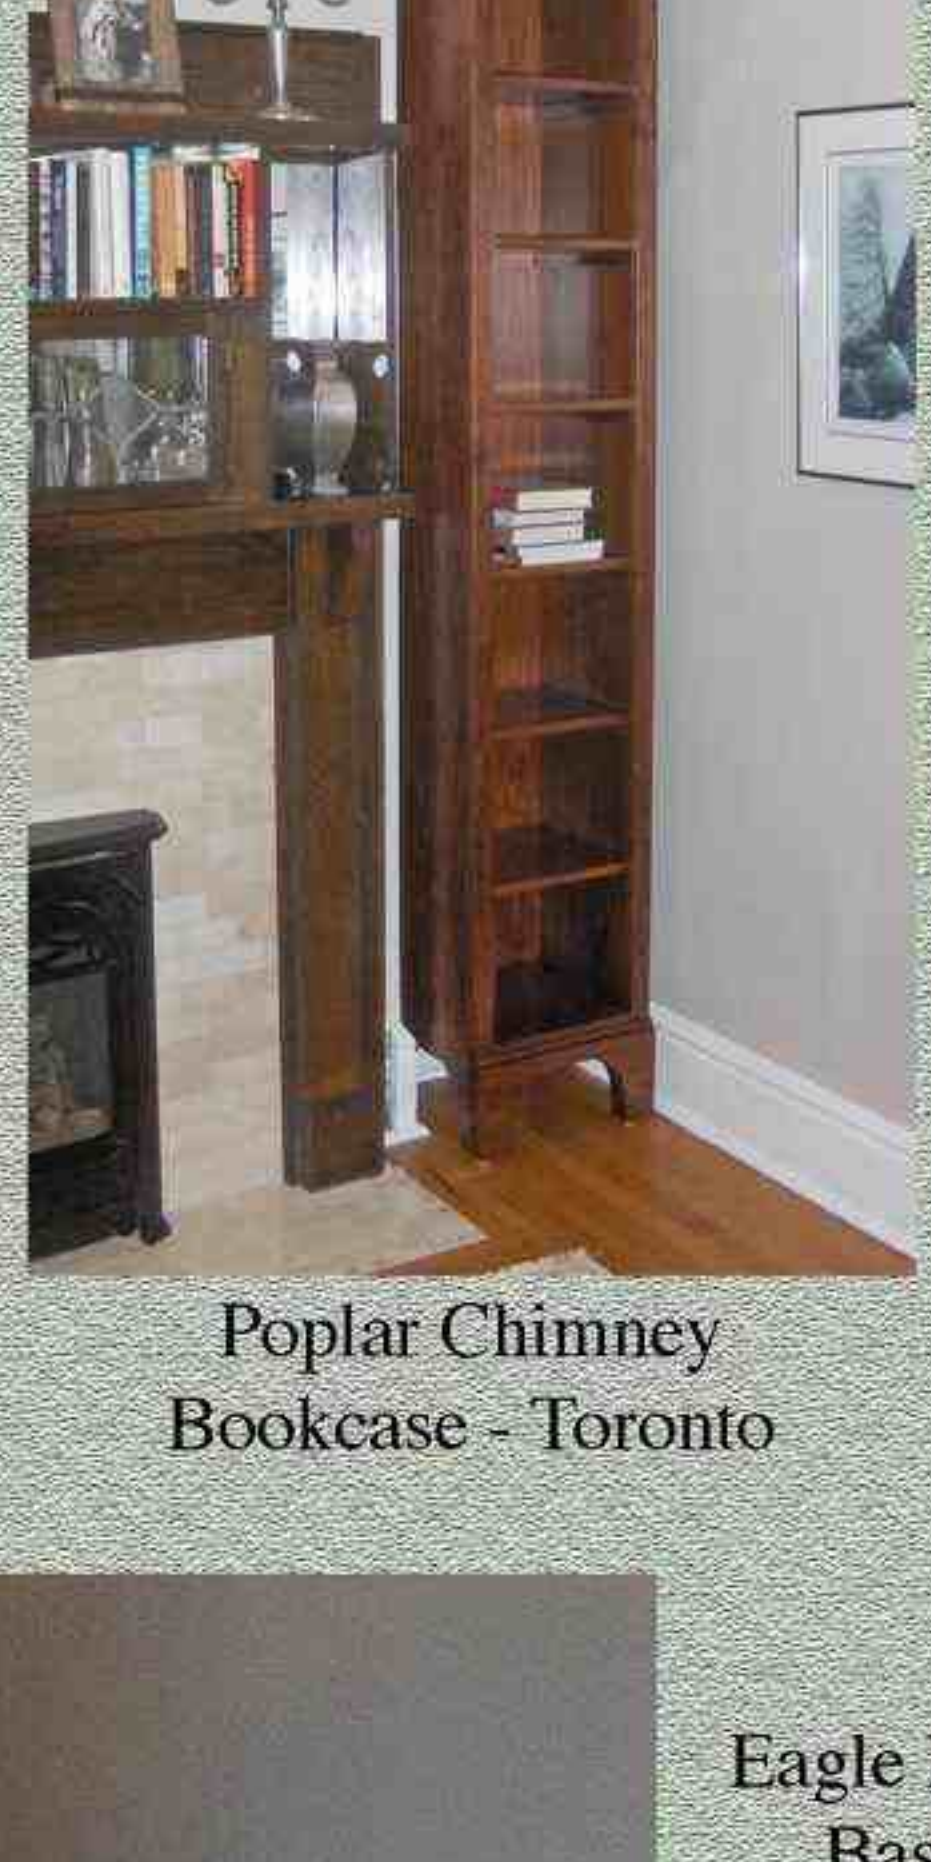

Eagle Ball & Claw Desk Base w/ Glass Top - Thornhill

Poplar Chimney Bookcase - Toronto