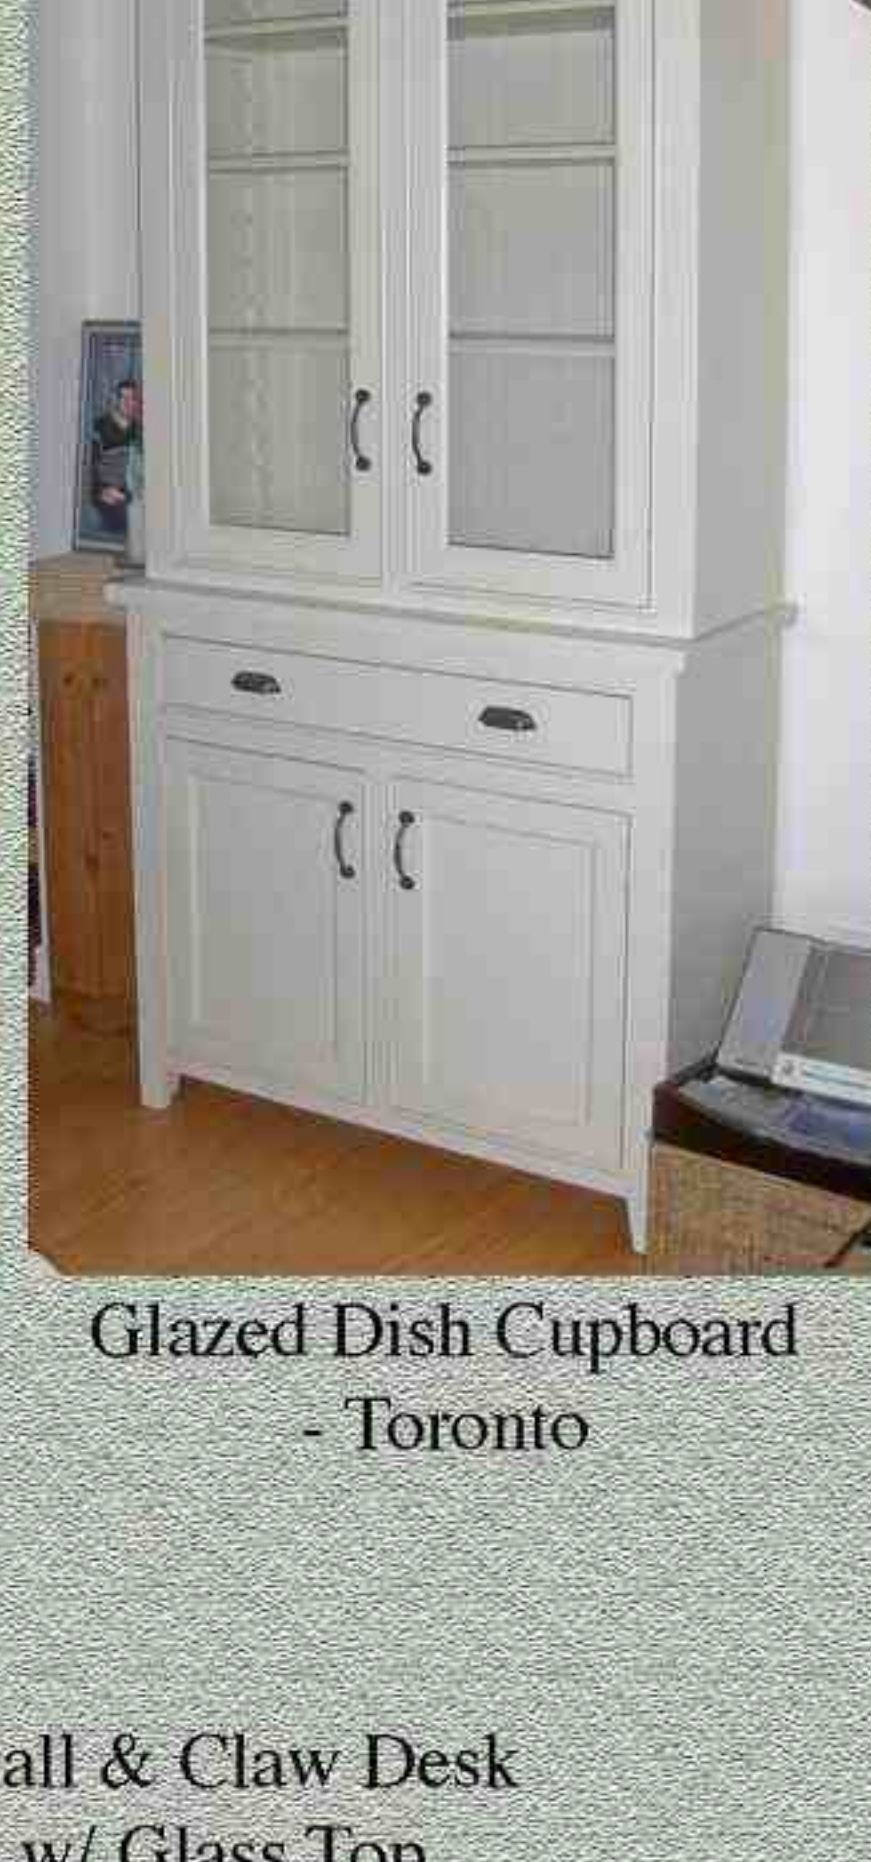

Nitty Gritty Furniture

DESIGN and RESTORATION

Recent Projects

January 2012

Solid Cherry Dish Cupboard - Toronto

Gatsby Kitchen Pantry - Toronto

Poplar Chimney Bookcase - Toronto

Glazed Dish Cupboard - Toronto

Eagle Ball & Claw Desk Base w/ Glass Top - Thornhill

Desk Top Detail Picture Framed Top and Triple Centre Support

Custom Solid 1/4 Cut Oak Front Hall Cupboard - Toronto

Open View of Cupboard Showing Coat Hooks and Extra Shelves for Shoes - Toronto