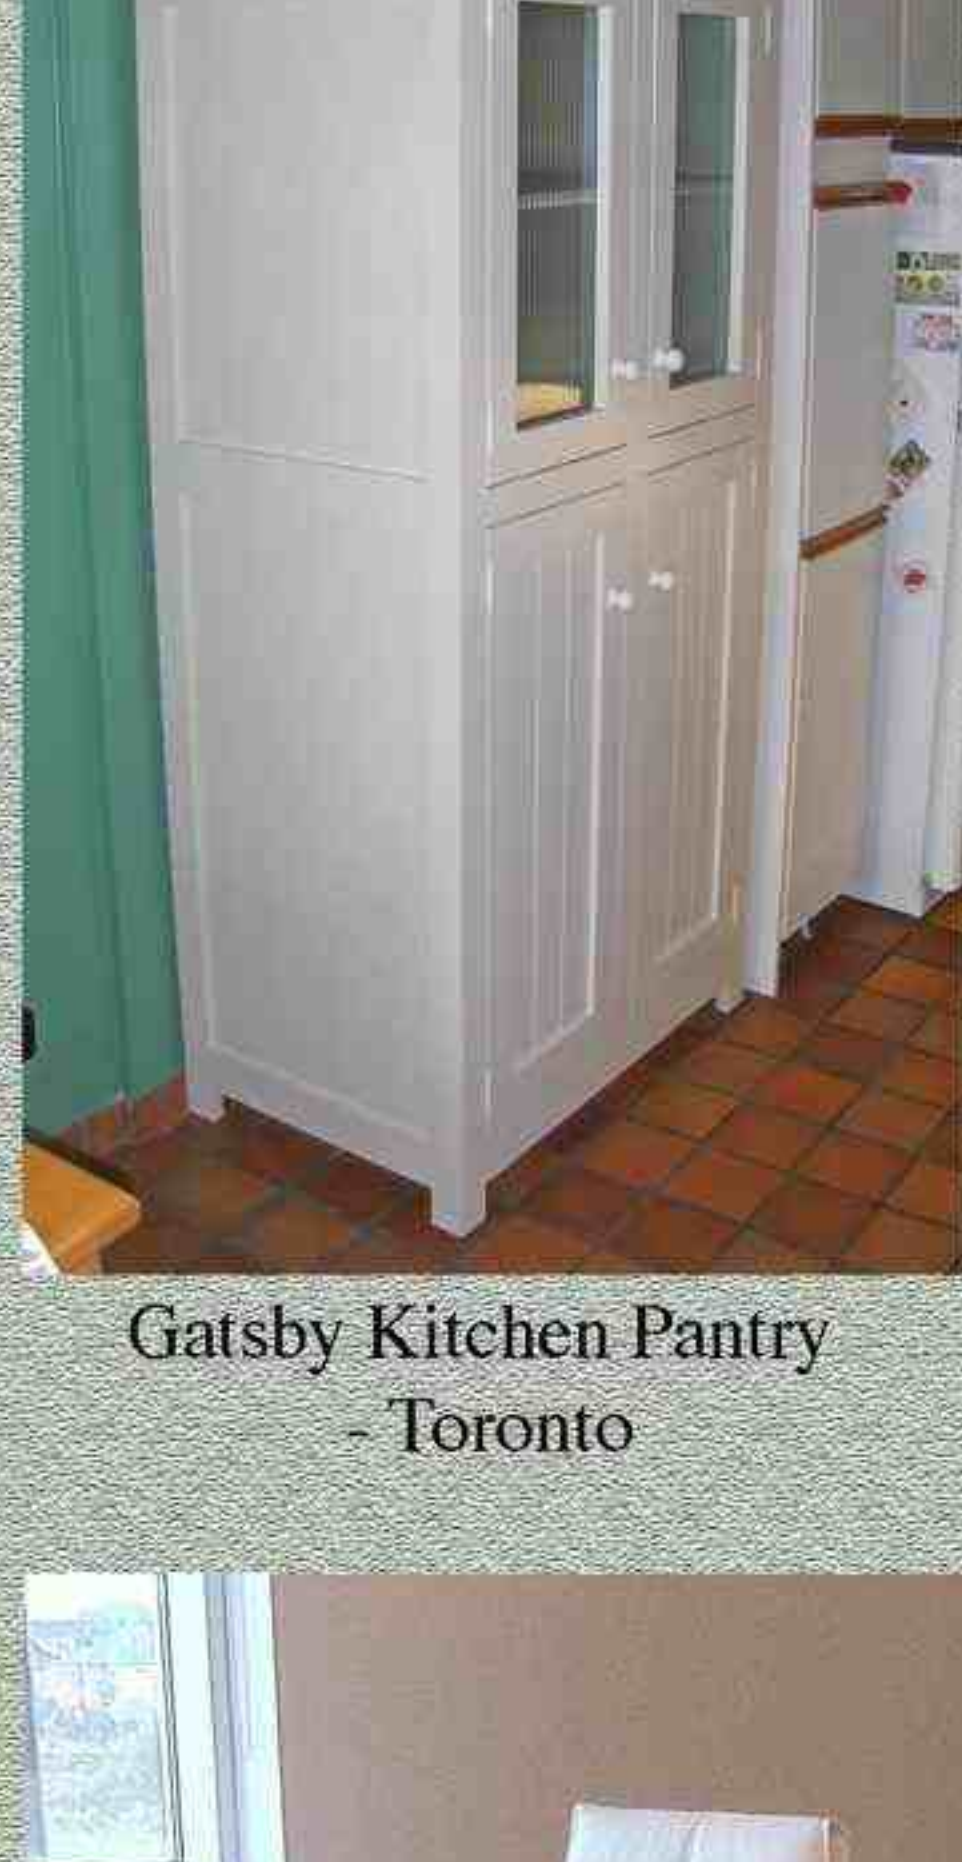

Nitty Gritty Furniture

DESIGN and RESTORATION

Recent Projects

January 2012

Solid Cherry Dish Cupboard - Toronto

Gatsby Kitchen Pantry - Toronto

Poplar Chimney Bookcase - Toronto

Glazed Dish Cupboard - Toronto

Eagle Ball & Claw Desk Base w/ Glass Top - Thornhill

Desk Top Detail Picture Framed Top and Triple Centre Support

Custom Solid 1/4 Cut Oak Front Hall Cupboard - Toronto

Open View of Cupboard Showing Coat Hooks and Extra Shelves for Shoes - Toronto