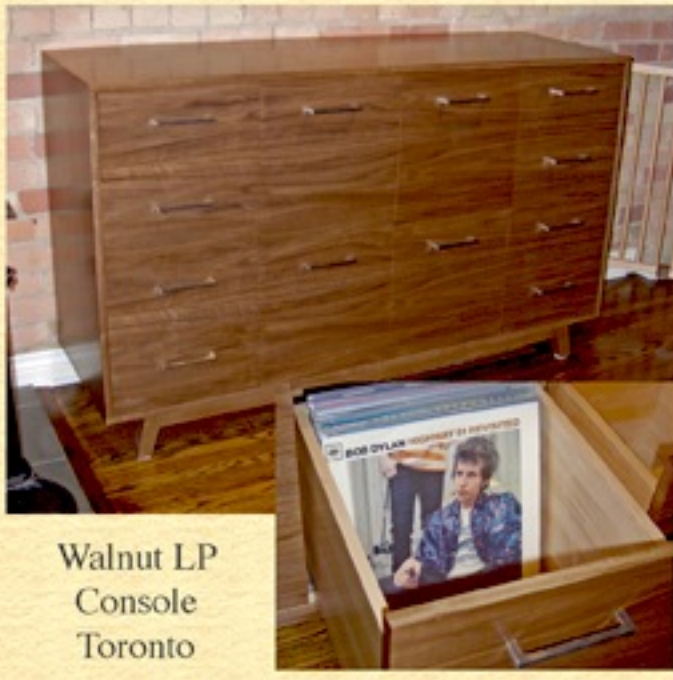

Nitty Gritty

FURNITURE DESIGN

Recent
Projects

September
2010

10 different Ontario
woods were used in
the desk. Each
drawer has a differ-
ent wood bottom.

Tempered glass
hutches and
epoxy counter.